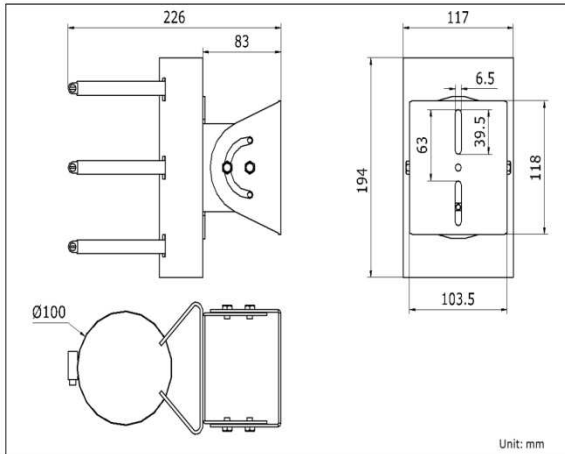

DS-1214ZJ

Horizontal Pole Mount

Features:

- For horizontal pole mounting
- The clasp is made of stainless steel
- Mounting board is made of aluminum die-casting alloy

Dimension:

Note: The actual bracket may vary from the picture above.

Order Model:

DS-1214ZJ

Parameter:

Model	DS-1214ZJ
Parameter	Horizontal Pole Mount Bracket
Appearance	Hikvision White
Material	Aluminum Alloy & Steel
Dimension	117×226×194mm
Weight	1895g

Notice:

- The site of screw hole should be noticed when using with housing
- Load capacity of pole should be more than 3 times the weight of camera and bracket
- Load capacity of clamp is 6 KG